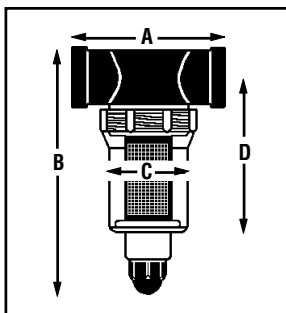

Landscape

Greenhouse/Nursery

Product Features

API's 1 1/2" and 2" T-Filters are available in FPT or BSP threads and have 150 psi working pressure. Which makes them suitable for a broad range of applications.

-  Plastic construction offers high chemical resistance and durability
-  Low profile design takes up less space and allows for greater serviceability
-  Debris basin available in clear or black and 3/4" MPT drain with cap for easy cleaning to suit a wide range of filter applications
-  316 stainless steel screen with vinyl sealing collar for longer screen, easier cleaning, increased corrosion resistance and tight, no-leak fit
-  Large effective screen area for longer filter time between cleaning
-  Standard Screen sizes of 50, 100, 150 and 200 mesh (30 mesh available upon request) to satisfy most filtering needs
-  Available with EPDM (standard) or Viton (optional) seals to meet special chemical resistance needs

Flow Characteristics

Specifications

1 1/2" T-FILTER

Dimensions:	A	B	C	D
Inches:	6	12.75	5.5	9.25
Materials:				
Upper Body:	Black UV Stabilized, PVC			
Clear Basin:	Polycarbonate			
Black Basin:	Black UV Stabilized, PVC			
Screen:	Stainless Steel			
Gasket:	EPDM (Standard) or Viton (Chemical Resistance)			
Pressure Rating:	150 psi at 73° F			

2" T-FILTER

Dimensions:	A	B	C	D
Inches:	6.00	12.75	5.5	9.25
Materials:				
Upper Body:	Black UV Stabilized, PVC			
Clear Basin:	Polycarbonate			
Black Basin:	Black UV Stabilized, PVC			
Screen:	Stainless Steel			
Gasket:	EPDM (Standard) or Viton (Chemical Resistance)			
Pressure Rating:	150 psi at 73° F			