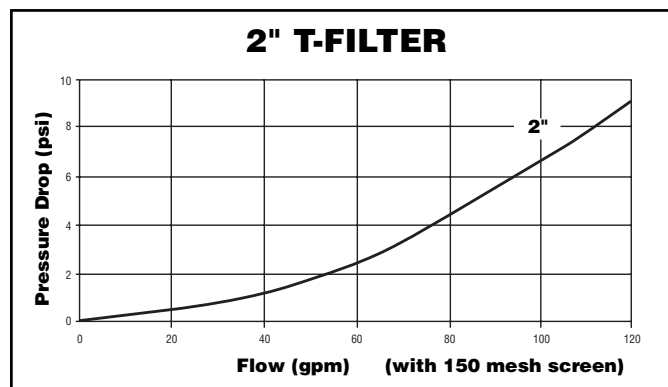

Landscape

Greenhouse/Nursery

Product Features

API's 1 1/2" and 2" T-Filters are available in FPT or BSP threads and have 150 psi working pressure. Which makes them suitable for a broad range of applications.

-  Plastic construction offers high chemical resistance and durability
-  Low profile design takes up less space and allows for greater serviceability
-  Debris basin available in clear or black and 3/4" MPT drain with cap for easy cleaning to suit a wide range of filter applications
-  316 stainless steel screen with vinyl sealing collar for longer screen, easier cleaning, increased corrosion resistance and tight, no-leak fit
-  Large effective screen area for longer filter time between cleaning
-  Standard Screen sizes of 50, 100, 150 and 200 mesh (30 mesh available upon request) to satisfy most filtering needs
-  Available with EPDM (standard) or Viton (optional) seals to meet special chemical resistance needs

Flow Characteristics

Specifications

1 1/2" T-FILTER

Dimensions:	A	B	C	D
Inches:	6	12.75	5.5	9.25
Materials:				
Upper Body:	Black UV Stabilized, PVC			
Clear Basin:	Polycarbonate			
Black Basin:	Black UV Stabilized, PVC			
Screen:	Stainless Steel			
Gasket:	EPDM (Standard) or Viton (Chemical Resistance)			
Pressure Rating:	150 psi at 73° F			

2" T-FILTER

Dimensions:	A	B	C	D
Inches:	6.00	12.75	5.5	9.25
Materials:				
Upper Body:	Black UV Stabilized, PVC			
Clear Basin:	Polycarbonate			
Black Basin:	Black UV Stabilized, PVC			
Screen:	Stainless Steel			
Gasket:	EPDM (Standard) or Viton (Chemical Resistance)			
Pressure Rating:	150 psi at 73° F			