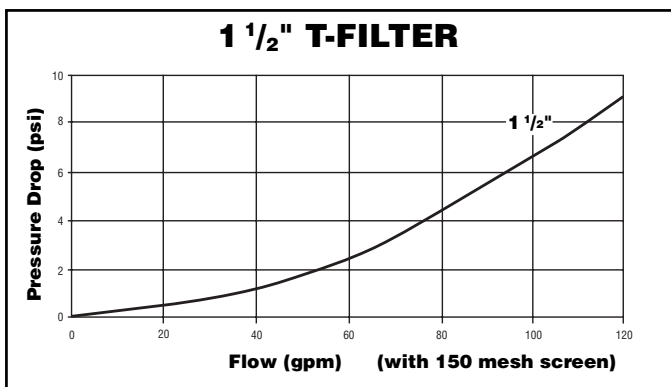

Landscape

Greenhouse/Nursery

Product Features

API's 1 1/2" and 2" T-Filters are available in FPT or BSP threads and have 150 psi working pressure. Which makes them suitable for a broad range of applications.

-  Plastic construction offers high chemical resistance and durability
-  Low profile design takes up less space and allows for greater serviceability
-  Debris basin available in clear or black and 3/4" MPT drain with cap for easy cleaning to suit a wide range of filter applications
-  316 stainless steel screen with vinyl sealing collar for longer screen, easier cleaning, increased corrosion resistance and tight, no-leak fit
-  Large effective screen area for longer filter time between cleaning
-  Standard Screen sizes of 50, 100, 150 and 200 mesh (30 mesh available upon request) to satisfy most filtering needs
-  Available with EPDM (standard) or Viton (optional) seals to meet special chemical resistance needs

Flow Characteristics

Specifications

1 1/2" T-FILTER

Dimensions:	A	B	C	D
Inches:	6	12.75	5.5	9.25
Materials:				
Upper Body:	Black UV Stabilized, PVC			
Clear Basin:	Polycarbonate			
Black Basin:	Black UV Stabilized, PVC			
Screen:	Stainless Steel			
Gasket:	EPDM (Standard) or Viton (Chemical Resistance)			
Pressure Rating:	150 psi at 73° F			

2" T-FILTER

Dimensions:	A	B	C	D
Inches:	6.00	12.75	5.5	9.25
Materials:				
Upper Body:	Black UV Stabilized, PVC			
Clear Basin:	Polycarbonate			
Black Basin:	Black UV Stabilized, PVC			
Screen:	Stainless Steel			
Gasket:	EPDM (Standard) or Viton (Chemical Resistance)			
Pressure Rating:	150 psi at 73° F			